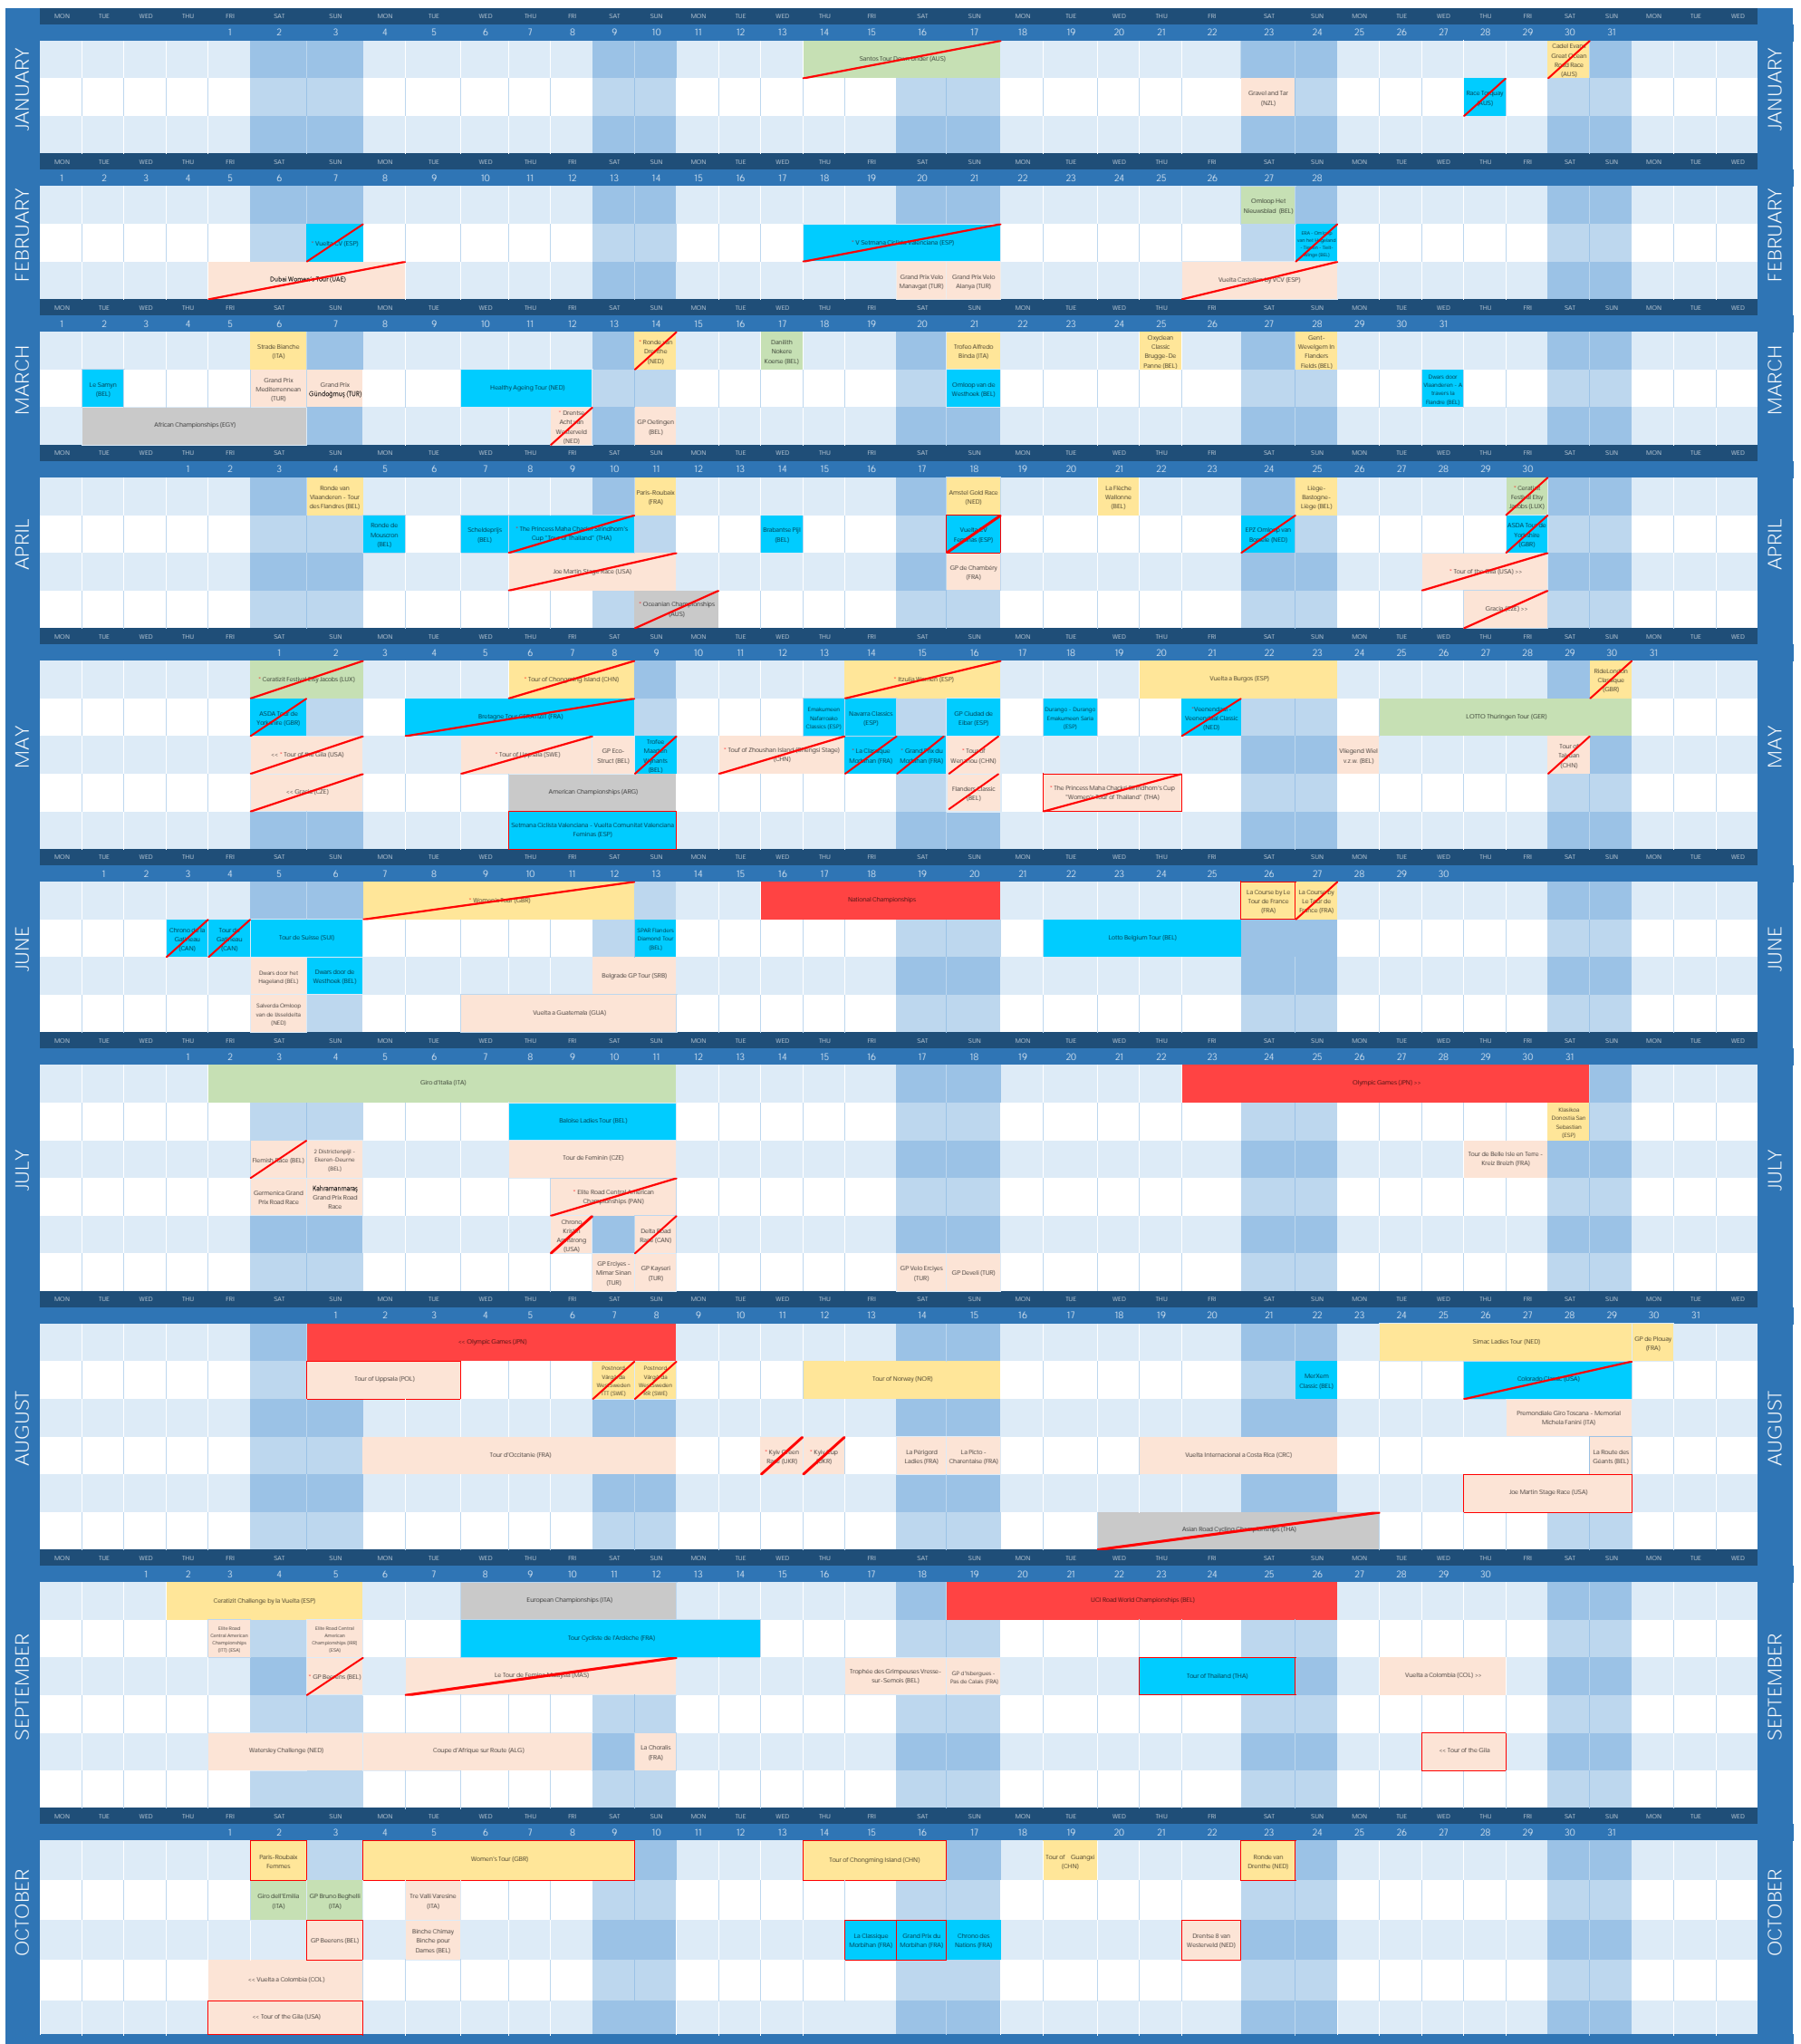

# 2021 UCI ROAD INTERNATIONAL CALENDAR

## Women Elite

Last updated: 19.07.2021

UCI Women's WorldTour
UCI ProSeries
Class 1
Class 2

This calendar is a working document that is provided for information only. This calendar is regularly updated (at least every two weeks). In the event of a difference between this calendar and the calendar published on the UCI website, the calendar published on the UCI website shall take precedence in all cases.